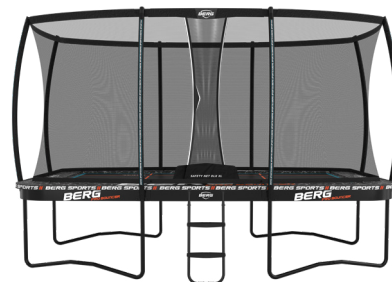

## BERG PRO BOUNCER

For the optimal jumping experience, we also offer the Pro Bouncer SPORTS trampolines. On these trampolines you can train at the highest level, and all that just in your own garden.

- 1 Equipped with the largest perfect jump surface due to TwinSpring Pro springs.
- 2 Fantastic and high jumps on the BERG AirFlow Pro jump mat.
- 3 The longest lifespan due to the UV-resistant, extra-thick and strong PVC padding.
- 4 The super-sturdy frame ensures even more safety with the highest jumps. The frame of the Regular (on legs) is extra high.
- 5 The Pro Bouncer SPORTS trampoline on legs is fitted with a Safety Net Deluxe XL as standard, the Pro Bouncer FlatGround is available with or without a safety net.