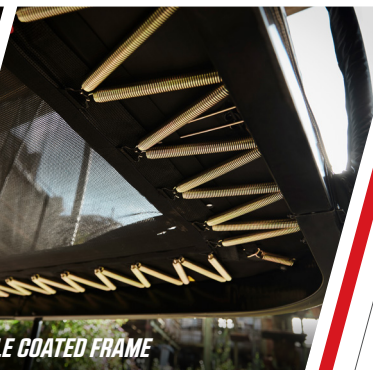

TWINSRING PRO

DOUBLE COATED FRAME

PROBOUNCER 5x3 ☐

Flatground

PROBOUNCER 5x5 ☐

Flatground