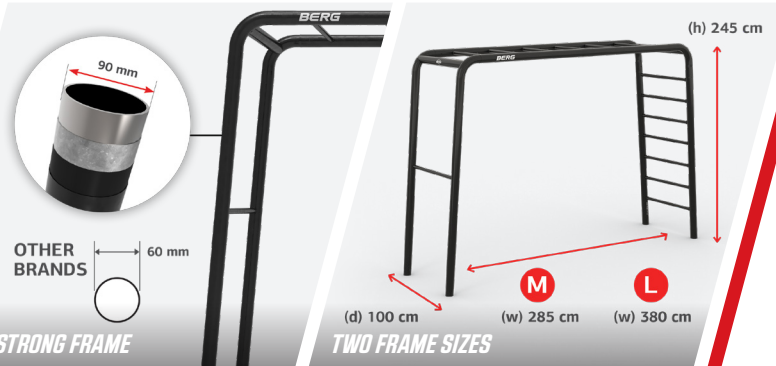

## FEATURES OF THE BERG PLAYBASE:

CONVERT IN NO TIME

UNIQUE CONNECTION

OTHER BRANDS

(d) 100 cm (w) 285 cm (w) 380 cm

TWO FRAME SIZES

EXTRA STRONG FRAME

BERG PlayBase + Climbing wall, Rings and Swing nest